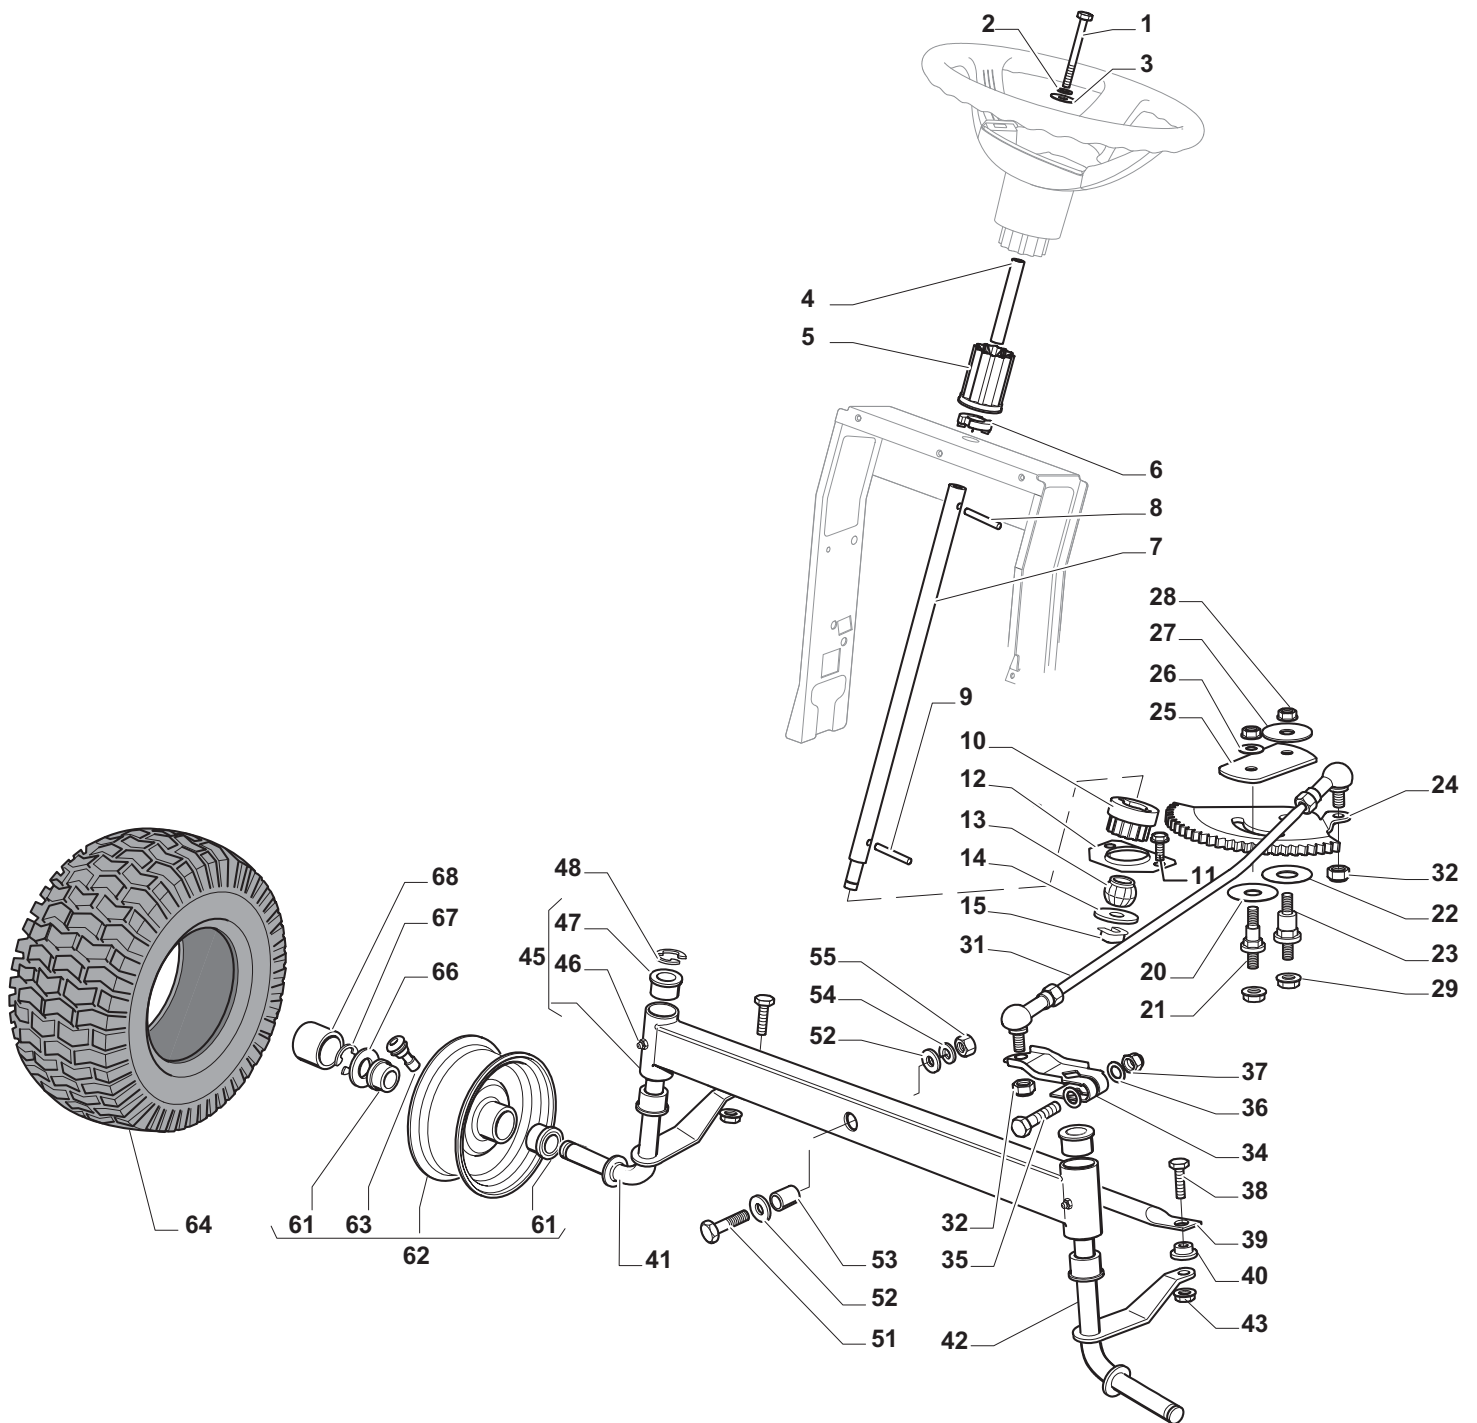

ESTATE GRAND TORNADO Pro HST

Pos. Fig.	Antal Quantity	Art No Part No	Benämning	Description	Anmärkning Notes
1	1	12692050/0	Skruv	Screw	
2	1	12540260/0	Bricka	Washer	
3	1	12523070/0	Bricka	Washer	
4	1	125160047/0	Distans	Spacer	
5	1	325785318/0	Stöd	Support	
6	1	325038008/0	Bussning	Bush	
7	1	125520007/0	Steering Column	Steering Column	
8	1	112620300/0	Stift	Pin	
9	1	12622650/0	Stift	Pin	
10	1	125570003/0	Drev	Pinion	
11	2	27943051/0	Skruv	Screw	
12	1	325785213/1	Stöd	Support	
13	1	25743000/0	Ledkåpa, Vä+Hö	Joint	
14	1	12521370/0	Bricka	Washer	
15	1	12436030/0	Trombocyt	Plate	
20	1	22672151/0	Bricka	Washer	
21	1	125510104/0	Stift	Pin	
22	1	125670023/0	Bricka	Washer	
23	1	125510109/0	Stift	Pin	
24	1	325735519/0	Steering Shaft	Steering Shaft	
25	1	325547233/0	Tavla	Plate	
26	1	12369500/0	Bricka	Washer	
27	1	22160400/0	Dammskydd	Dust Cover	
28	2	12155010/0	Mutter	Nut	
29	2	12154210/0	Mutter	Nut	
31	1	382000566/0	Stång	Steering Rod	
32	2	12156602/0	Mutter	Nut	
34	1	325318243/0	Spak	Lever	
35	1	12692390/0	Skruv	Screw	
36	2	12521360/0	Bricka	Washer	
37	1	12156602/0	Mutter	Nut	
38	2	125510103/0	Stift	Pin	
39	1	325840029/0	Gasreglagelänk	Tie Rod	
40	2	325038007/0	Bussning	Bush	
41	1	382230373/0	Right Stub Axle	Right Stub Axle	
42	1	382230375/0	Left Stub Axle	Left Stub Axle	
43	2	12155000/0	Mutter	Nut	
45	1	382034030/0	Equalizer With Bush (With 36 + 37)	Equalizer With Bush And Lubricator	
46	2	12379511/0	Smörjnippl	Grease Dispenser	
47	4	25034002/1	Bussning	Brass	
48	1	12001010/0	Låsring	Benzing	
51	1	12692695/0	Skruv	Screw	
52	2	12523100/0	Bricka	Washer	
53	1	25160016/0	Distans	Spacer	
54	1	12587100/0	Bricka	Washer	
55	1	12295300/0	Mutter	Nut	
61	4	25122200/2	Kullager	Bearing	
62	2	182000598/0	Rimm	Rimm	
63	2	25950000/0	Ventil	Valve	
64	2	127590066/0	Dack	Tire	
66	2	25670005/1	Bricka	Washer	
67	2	12001010/0	Låsring	Benzing	
68	2	322110233/0	Navkapsel	Hub Cover