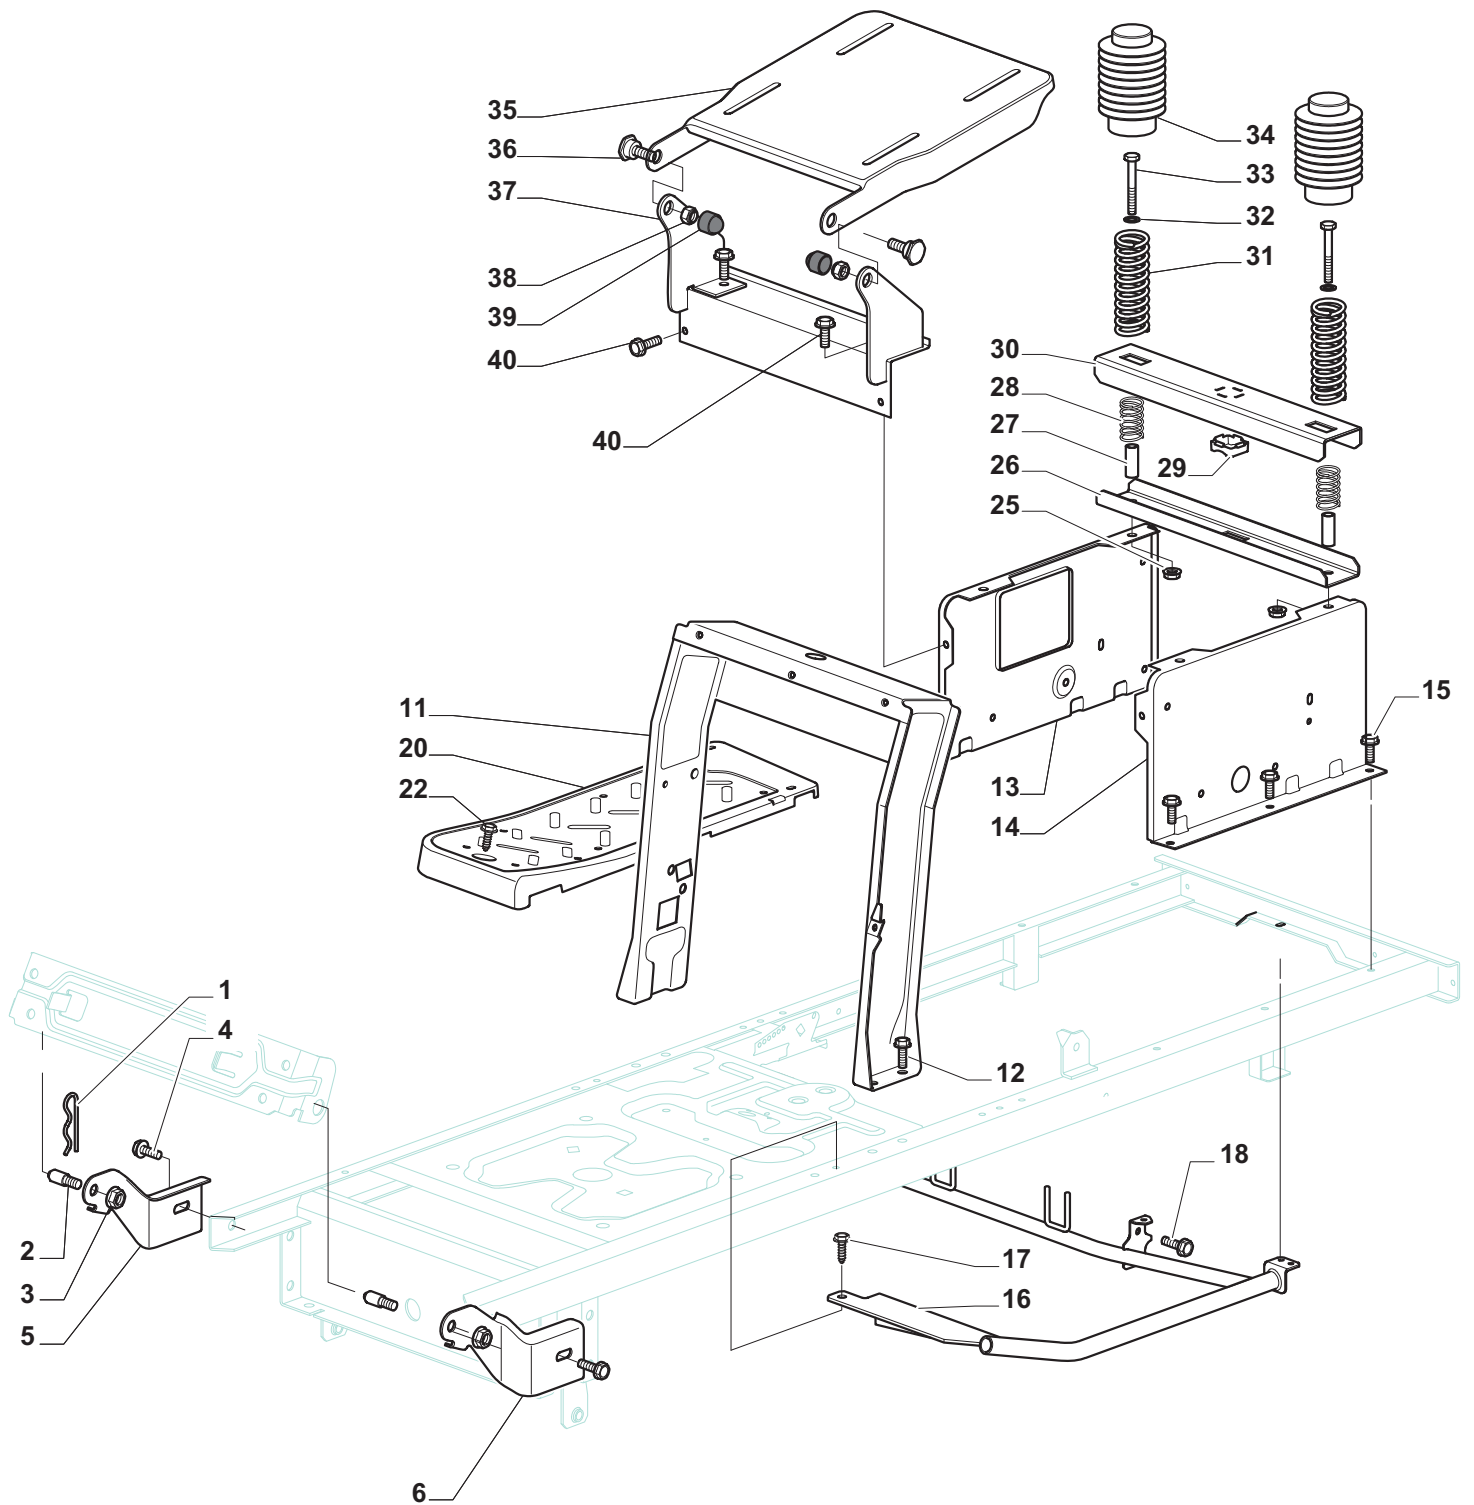

Genuine Spare Parts

www.stiga.com

ESTATE GRAND TORNADO Pro HST Model Year 2011

- Use GLOBAL GARDEN PRODUCT Genuine Spare Parts specified in the parts list for repair and/or replacement.
- The contents described in the parts list may change due to improvement.
- The drawings of the spare parts are only indicative and might not represent the part in question exactly.
- The indications "right" - "left" - "front" - "rear" refer to the position of the operator when using the machine.
- When placing orders of parts for repair and/or replacement, make sure that the illustrated parts list is the one applying to the machine's year of manufacture, as shown on the identification plate attached to the machine.

ESTATE GRAND TORNADO Pro HST

Pos. Fig.	Antal Quantity	Art No Part No	Benämning	Description	Anmärkning Notes
1	1	24487998/0	Låsnål	Cotter Pin	
2	2	25510079/0	Stift	Pin	
3	2	12154210/0	Mutter	Nut	
4	2	12735599/0	Skruv	Screw	
5	1	325547225/0	Trombocyt-hö	Right Plate	
6	1	325547227/0	Trombocyt-vä	Left Plate	
11	1	382785169/1	Stöd	Steering Column Support	
12	4	125943009/0	Skruv	Screw	
13	1	325785331/0	Stöd	Right Seat Support	
14	1	325785333/0	Stöd	Left Seat Support	
15	6	125943009/0	Skruv	Screw	
16	1	382785179/0	Fotsteg Stöd	Footboard Support	
17	2	125943009/0	Skruv	Screw	
18	2	125943009/0	Skruv	Screw	
20	1	325500041/1	Fotsteg-hö	Right Footboard	
21	1	325500043/1	Fotsteg-Vä	Left Footboard	
22	2	12735599/0	Skruv	Screw	
25	2	12293201/0	Mutter	Nut	
26	1	325820109/0	Seat Support	Seat Support	
27	2	125160048/0	Distans	Spacer	
28	2	125430263/0	Fjäder	Spring	
29	1	325060038/0	Fäste	Cam	
30	1	325820105/0	Stöd	Support	
31	2	125430264/0	Fjäder	Spring	
32	2	12521350/0	Bricka	Washer	
33	2	12691400/0	Skruv	Right Screw	
34	2	325122002/0	Hood	Hood	
35	1	382547061/0	Tavla	Plate	
36	2	22524970/2	Stift	Pin	
37	1	382820151/0	Seat Support	Seat Support	
38	2	12155010/0	Mutter	Nut	
39	2	118203854/0	Tätningshylsa	Protection	
40	4	125943009/0	Skruv	Screw	