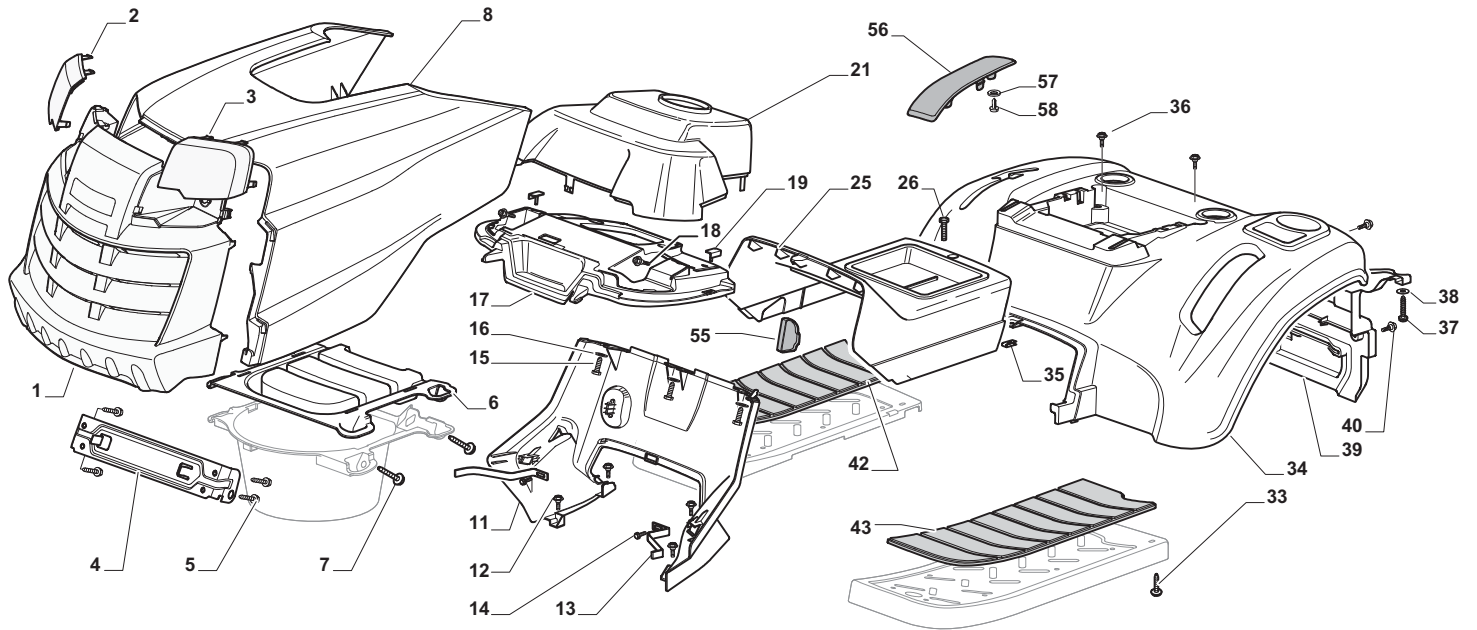

ESTATE GRAND TORNADO Pro HST

ESTATE GRAND TORNADO Pro HST

Pos. Fig.	Antal Quantity	Art No Part No	Benämning	Description	Anmärkning Notes
1	1	325076914/0	Hood, Front	Hood, Front	
2	1	325410903/0	Frontkåpa-hö	Right Grill	
3	1	325410904/0	Frontkåpa-vä	Left Grill	
4	1	325785365/0	Motorhuv	Engine Hood Support	
5	4	12735403/0	Skruv	Screw	
6	1	325263302/1	Air Intake Grill	Air Intake Grill	
7	4	112728692/0	Skruv	Screw	
8	1	325076912/0	Engine Hood	Engine Hood	
11	1	325785298/0	Instrumentbrädal-Stöd	Dashboard Support	
12	4	125943010/0	Skruv	Screw	
13	2	325270325/0	Guide	Guide	
14	2	12735599/0	Skruv	Screw	
15	3	112735406/0	Skruv	Screw	
16	3	12523040/0	Bricka	Washer	
17	1	325120202/1	Instrumentbräda	Dashboard	
18	2	125943010/0	Skruv	Screw	
19	2	325260003/0	Hylsa	Grommet	
21	1	325120203/0	Kåpa	Cover	
25	1	325110396/1	Kåpa-gul	Cover, Yellow	
26	1	125943010/0	Skruv	Screw	
33	4	112735406/0	Skruv	Screw	
34	1	325110399/0	Wheels Cover Yellow	Wheels Cover Yellow	
35	1	112437506/0	Trombocyt	Plate	
36	2	125943010/0	Skruv	Screw	
37	2	112735406/0	Skruv	Screw	
38	2	12523040/0	Bricka	Washer	
39	1	325547208/1	Tavla	Plate	
40	2	125943010/0	Skruv	Screw	
42	1	325110384/0	Fotsteg-hö täcka	Right Footboard Cover	
43	1	325110385/0	Fotsteg-Vä täcka	Left Footboard Cover	
56	1	325207190/0	Skyddsplåt	Cover	
57	4	12523050/0	Bricka	Washer	
58	2	12735403/0	Skruv	Screw