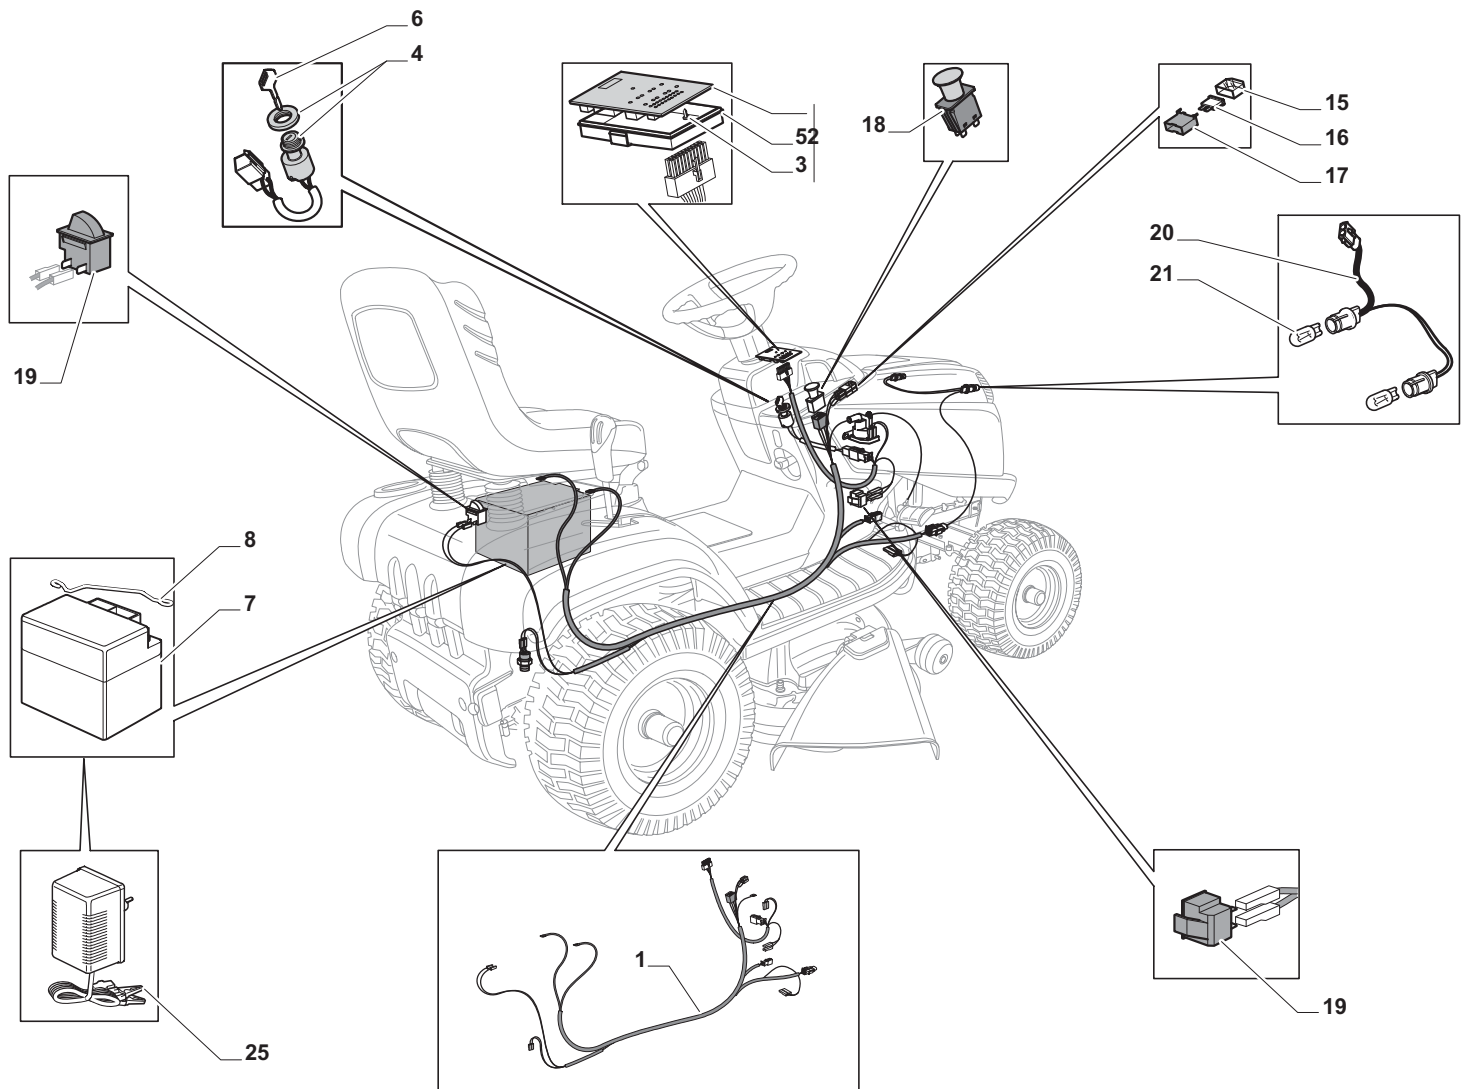

ESTATE GRAND TORNADO Pro HST

ESTATE GRAND TORNADO Pro HST

Pos. Fig.	Antal Quantity	Art No Part No	Benämning	Description	Anmärkning Notes
1	1	182040158/0	Kabel	Cables Ass.Y	
2	1	382722429/0	Elektroniska kort	Electronic Card	
3	1	12735101/0	Skruv	Screw	
4	1	118450075/0	Brytare	Starting Switch	
5	1	325600080/0	Skydd Kort	Card Protection	
6	1	118210023/0	Startnyckeln	Starting Key	
7	1	18120002/1	Batteri	Battery	
8	1	125430265/0	Fjäder	Spring	
15	2	33215000/0	Kåpa	Cover	
16	1	33340036/0	Säkring	Fuse 25 A	
16	1	33340040/0	Säkring	Fuse 10A	
17	2	33500007/0	Säkring	Fuse Carrier	
18	1	118450074/0	Brytare	Clutch Switch	
19	2	119410613/0	Brytare	Micro	
20	1	82040073/0	Kabel	Cable	
21	2	18459100/0	Farilamp For Lights	Farilamp For Lights	
25	1	182180090/0	Batteriladdare	Battery Charger