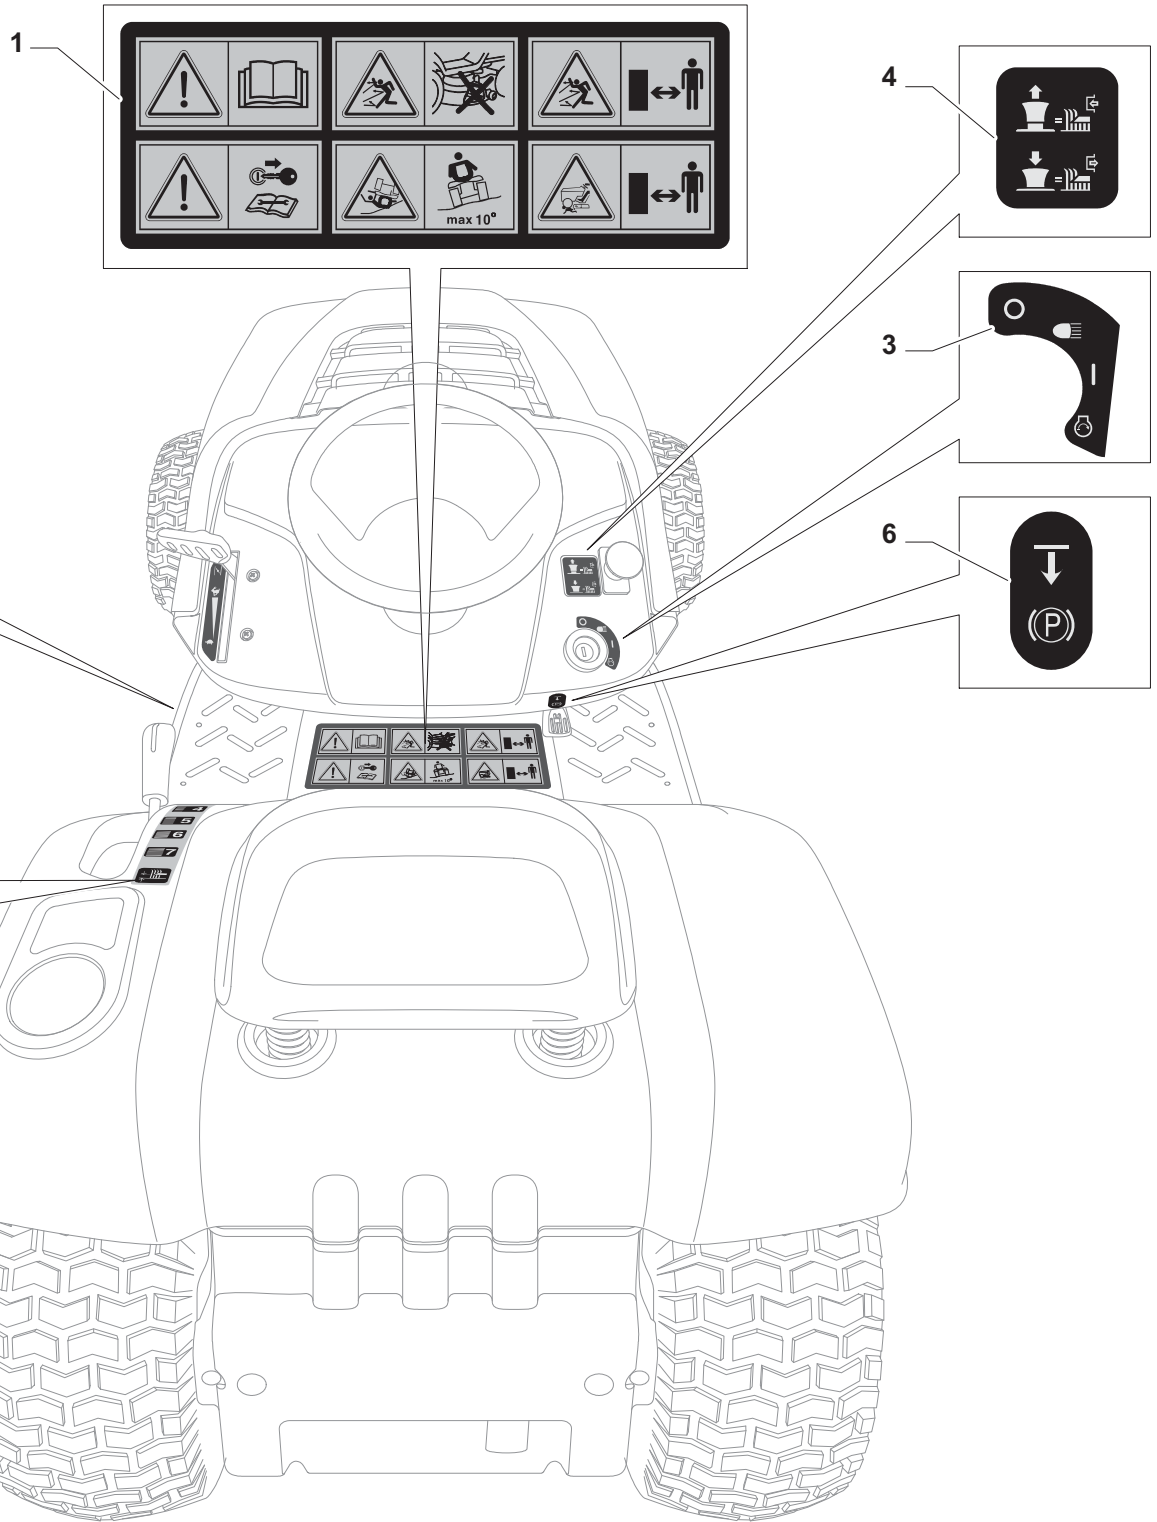

ESTATE GRAND TORNADO Pro HST

Pos. Fig.	Antal Quantity	Art No Part No	Benämning	Description	Anmärkning Notes
1	1	114362365/1	Dekal	Label	
3	1	114363699/0	Dekal	Label	
4	1	14361438/0	Dekal	Label	
5	1	114363701/0	Dekal	Label	
6	1	114363700/0	Dekal	Label	
8	1	114356699/1	Dekal	Label