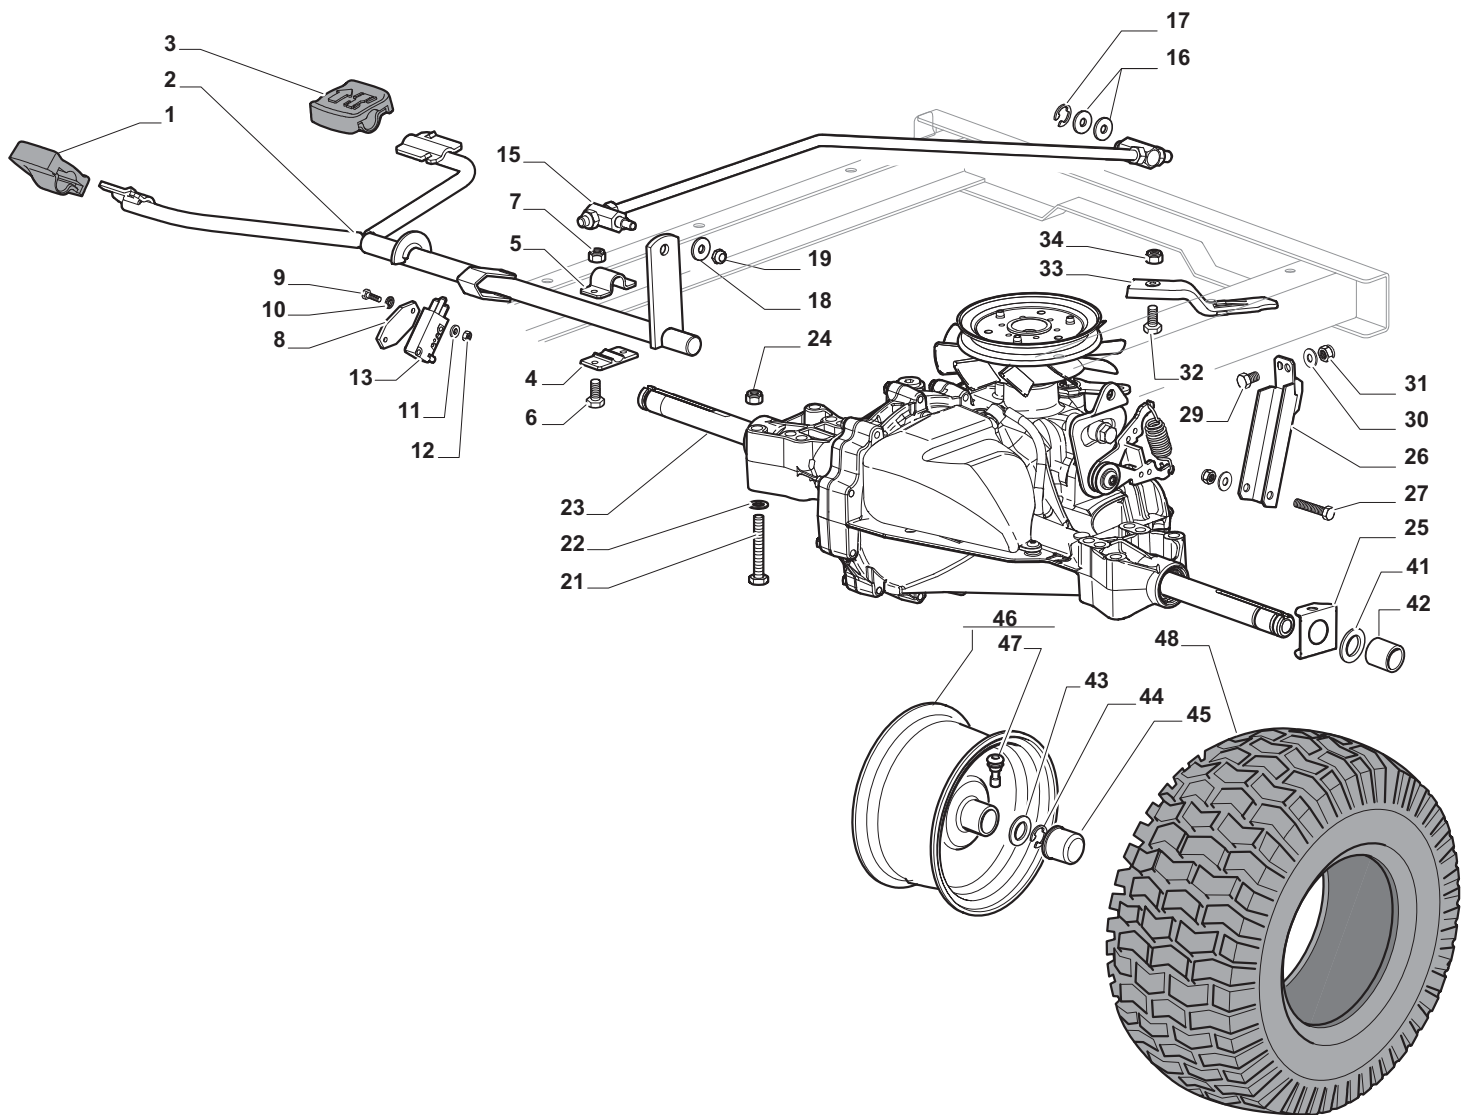

ESTATE GRAND TORNADO Pro HST

ESTATE GRAND TORNADO Pro HST

Pos. Fig.	Antal Quantity	Art No Part No	Benämning	Description	Anmärkning Notes
1	1	25110274/0	Clamp Cover Front	Clamp Cover Front	
2	1	382000574/0	Drive Pedal	Drive Pedal	
3	1	25110331/0	Clamp Cover Rear	Clamp Cover Rear	
4	2	325785350/0	Stöd	Support	
5	2	325547231/0	Trombocyt	Plate	
6	4	12791213/1	Skruv	Screw	
7	4	12154510/0	Mutter	Nut	
8	1	27546019/0	Trombocyt	Plate	
9	2	12735602/0	Skruv	Screw	
10	2	12540020/0	Bricka	Washer	
11	2	12581100/0	Bricka	Grower	
12	2	12290791/0	Mutter	Nut	
13	1	19410609/0	Neutral Switch (Hydro)	Neutral Switch (Hydro)	
15	1	382000573/0	Länk	Rod	
16	2	25670011/0	Bricka	Washer	
17	1	12000955/0	Låsring	Circlip	
18	1	12523040/0	Bricka	Washer	
19	1	12154510/0	Mutter	Nut	
21	4	12691600/0	Skruv	Screw	
22	4	12521350/0	Bricka	Washer	
23	1	118400919/0	Rear Axle (Hydro-Gear T2-Aded-2X3C-1Pa1)	Rear Axle (Hydro-Gear T2-Aded-2X3C-1Pa1)	
23	1	118400919/1	Rear Axle Hydro-Gear T2-Adbf-2X3C-1Px1	Rear Axle Hydro-Gear T2-Adbf-2X3C-1Px1	
24	4	12155000/0	Mutter	Nut	
25	2	325670026/0	Bricka	Washer	
26	1	325785349/0	Stöd	Support	
27	1	12691700/0	Skruv	Screw	
29	1	12792611/0	Skruv	Screw	
30	2	12523060/0	Bricka	Washer	
31	2	12155000/0	Mutter	Nut	
32	1	12791213/1	Skruv	Screw	
33	1	325318251/0	Spak	Lever	
34	1	12154510/0	Mutter	Nut	
41	2	25670005/1	Bricka	Washer	
42	2	125160055/0	Distans	Spacer	
43	6	25670005/1	Bricka	Washer	
44	2	12001010/0	Låsring	Benzing	
45	2	322110233/0	Navkapsel	Hub Cover	
46	2	382000597/0	Rimm	Rimm	
47	2	25950000/0	Ventil	Valve	
48	2	125590015/0	Dack	Shoe