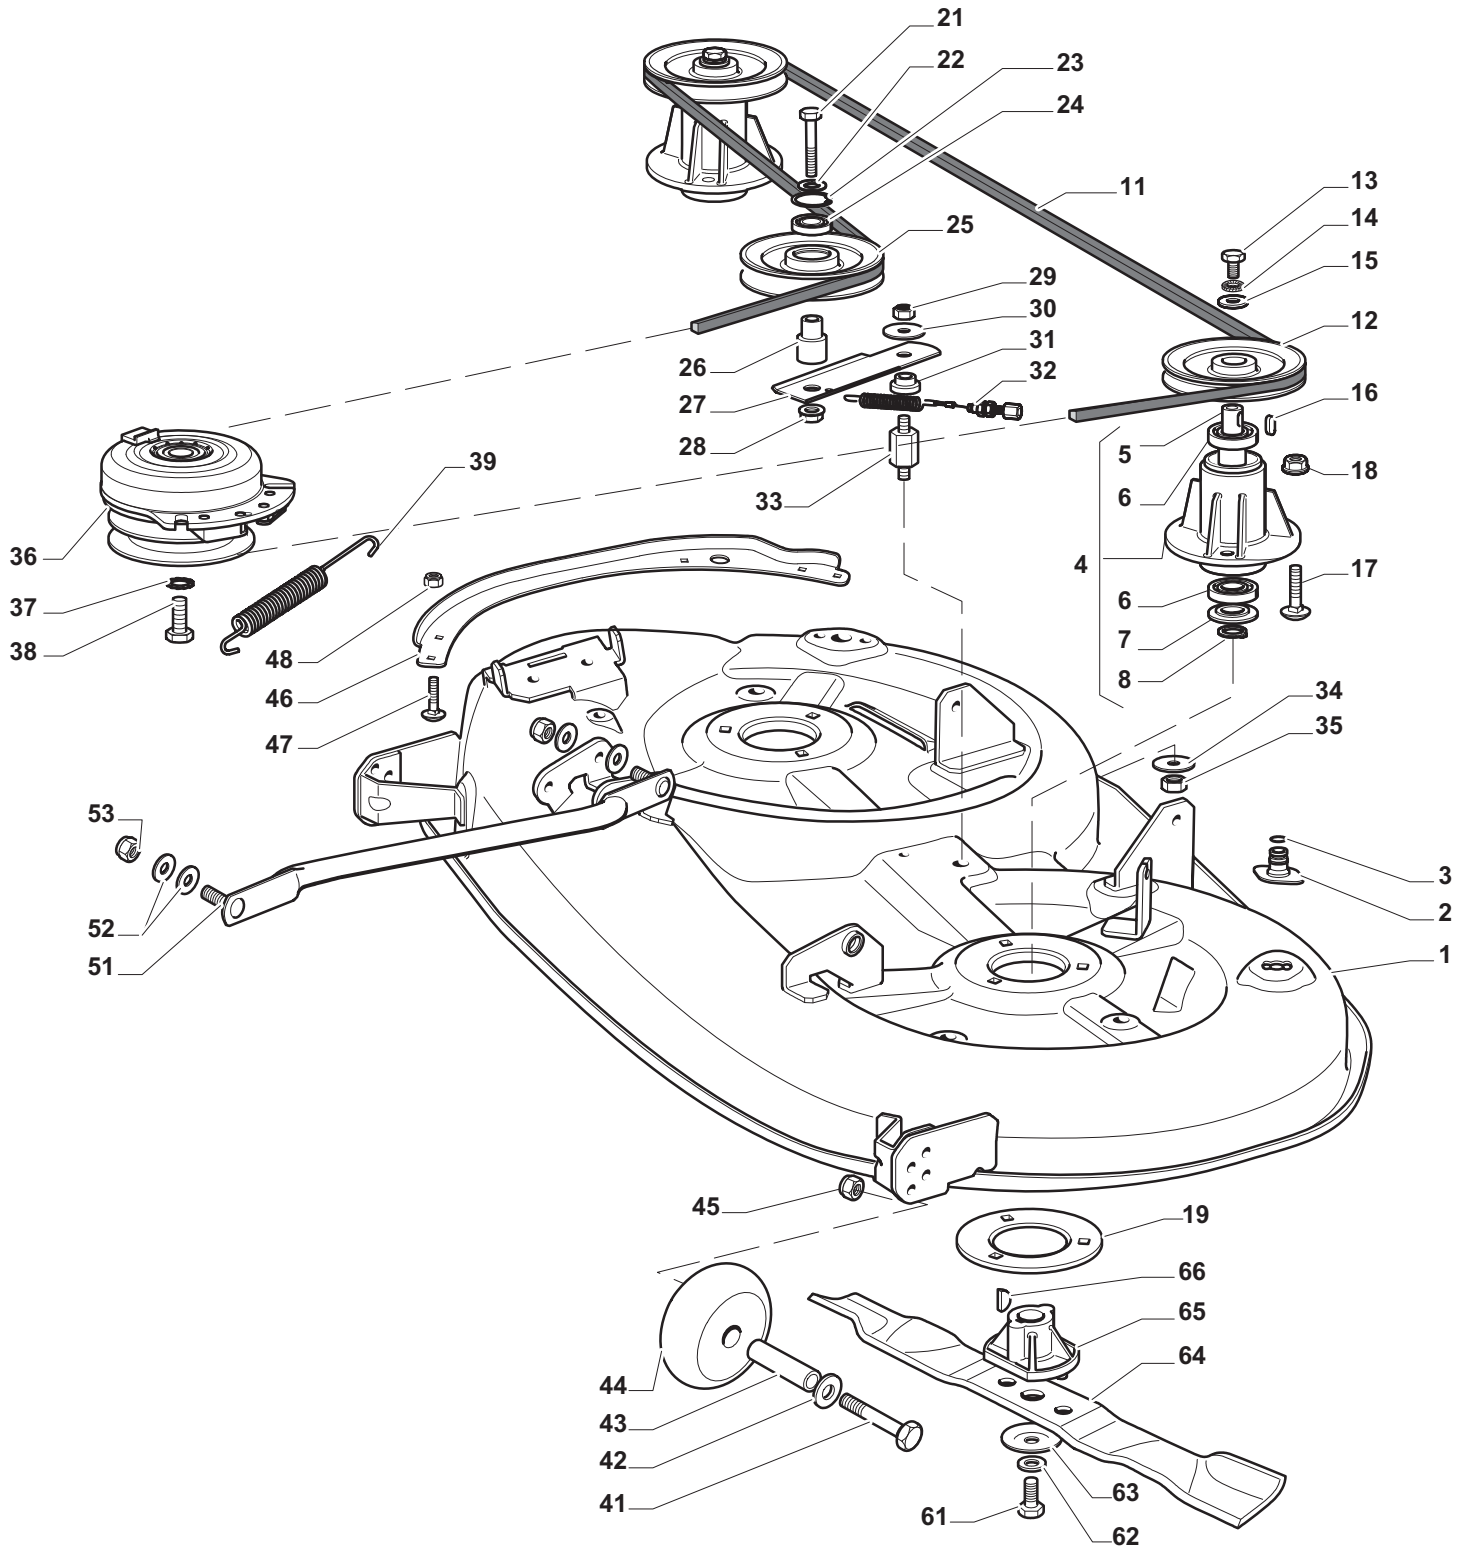

ESTATE GRAND TORNADO Pro HST

Pos. Fig.	Antal Quantity	Art No Part No	Benämning	Description	Anmärkning Notes
1	1	382565069/0	Plate, Black	Plate, Black	
2	2	325033086/0	Water Hose Connection	Water Hose Connection	
3	2	19035000/0	O-ring	Or Ring	
4	2	382207204/0	Oljefilter	Flange Ass.Y	
5	2	125020804/0	Vevaxel	Shaft	
6	4	119216047/0	Kullager	Bearing	
7	2	25160501/0	Dammskydd	Dust Cover	
8	2	12609260/0	Seeger	Seeger	
11	1	135061506/0	Drivrem	Belt	
12	2	25601571/0	Remskiva	Pulley	
13	2	12793102/0	Skruv	Screw	
14	2	12540260/0	Bricka	Washer	
15	2	25670007/0	Bricka	Washer	
16	2	12139480/0	Kil	Feather	
17	6	12818700/0	Skruv	Screw	
18	6	12154210/0	Mutter	Nut	
19	2	325160505/0	Plate	Plate	
21	1	12691800/0	Skruv	Screw	
22	1	12524010/0	Bricka	Washer	
23	1	12610800/0	Seegerring	Seeger	
24	1	119216048/0	Kullager	Bearing	
25	1	125601586/0	Remskiva	Pulley	
26	1	125160056/0	Distans	Spacer	
27	1	325318255/0	Spak	Lever	
28	1	12293201/0	Mutter	Nut	
29	1	12155020/0	Mutter	Nut	
30	1	125670022/0	Bricka	Washer	
31	1	125040635/0	Bussning	Bush	
32	1	382004619/0	Kabel	Wire	
33	1	125160057/0	Distans	Spacer	
34	1	12523080/0	Bricka	Washer	
35	1	12156602/0	Mutter	Nut	
36	1	118399062/0	Koppling	Clutch	
37	1	12543000/0	Bricka	Washer	
38	1	12737320/0	Skruv	Screw	
39	1	22430216/0	Fjäder	Spring	
41	2	12692050/0	Skruv	Screw	
42	2	12523060/0	Bricka	Washer	
43	2	25510072/0	Distans	Spacer	
44	2	82700001/0	Stödhjul	Anti Scalp Wheel Ø 100	
45	2	12293201/0	Mutter	Nut	
46	1	325547259/0	Trådbygel	Stiffening	
47	5	12815200/0	Skruv	Screw	
48	5	12154510/0	Mutter	Nut	
51	2	382000565/0	Equalizer Rod	Equalizer Rod	
52	8	25670008/1	Bricka	Washer	
53	4	12156602/0	Mutter	Nut	
61	2	12735694/0	Skruv	Screw	
62	2	12523080/0	Bricka	Washer	
63	2	22160400/0	Dammskydd	Dust Cover	
64	2	182004357/0	Kniv	Right Blade Mulching	
65	2	25463200/0	Knivfäste	Blade Hub	
66	2	12139100/0	Kil	Feather, Crankshaft Ø 22.2