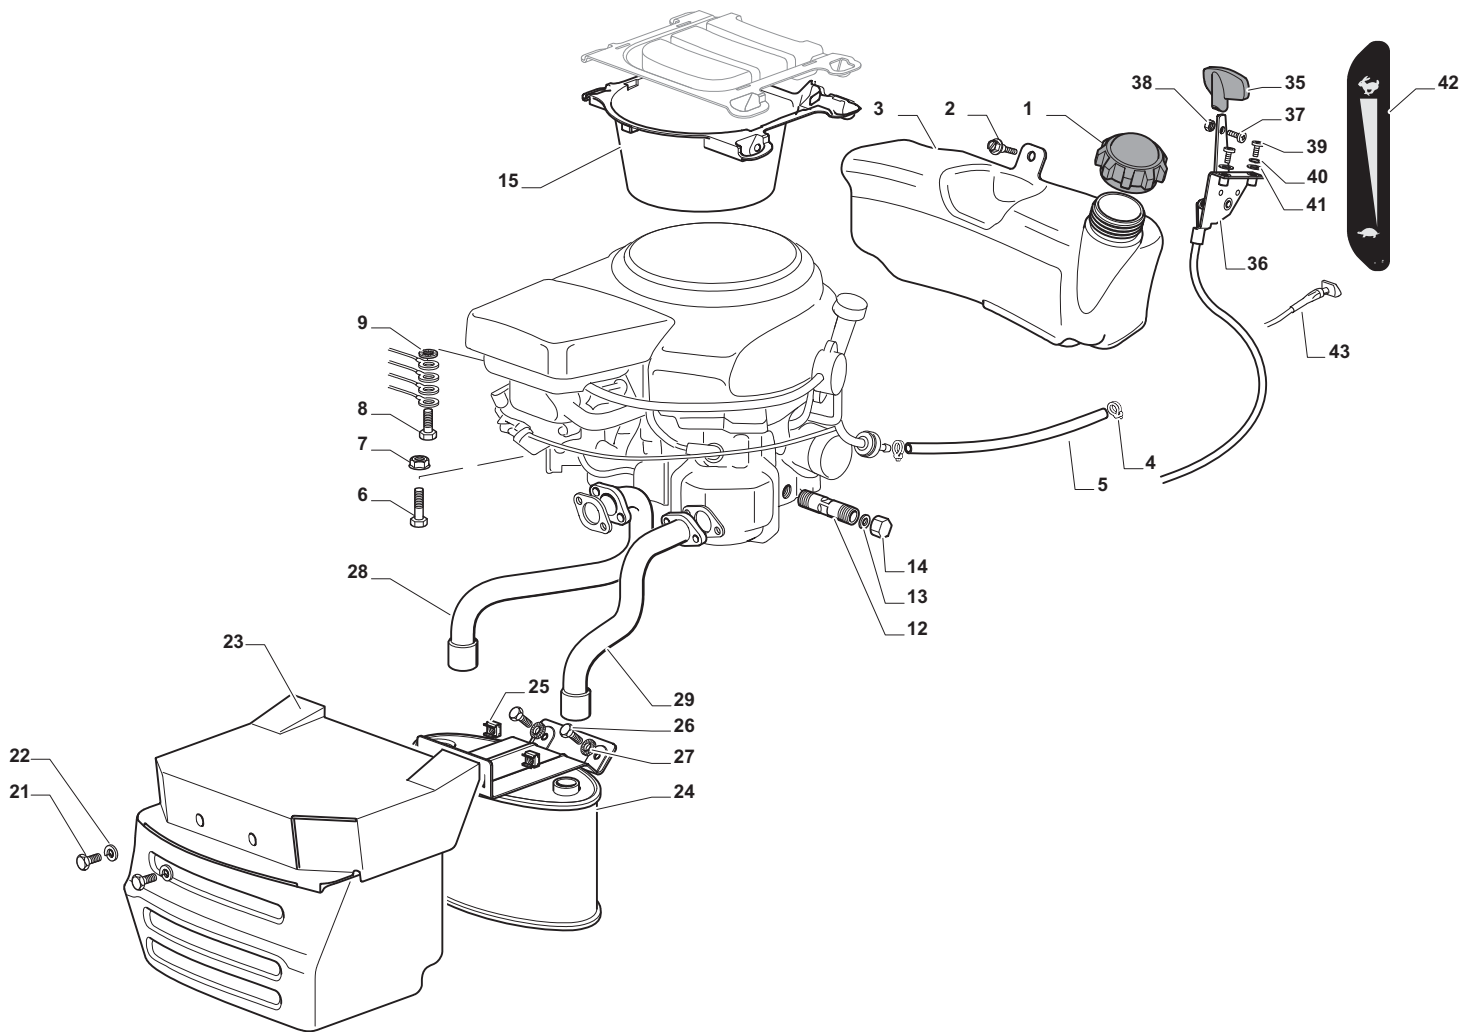

ESTATE GRAND TORNADO Pro HST

ESTATE GRAND TORNADO Pro HST

Pos. Fig.	Antal Quantity	Art No Part No	Benämning	Description	Anmärkning Notes
1	1	25795001/1	Lock	Cap	
2	4	125943010/0	Skruv	Screw	
3	1	325735126/0	Tank	Tank	
4	2	18375051/1	Slangklämma	Fair Led	
5	1	25869057/0	Vevstake	Connecting Tube (1000 Mm)	
6	4	12691115/0	Skruv	Left Screw	
7	4	12154210/0	Mutter	Nut	
8	1	12735599/0	Skruv	Screw	
9	1	12540260/0	Bricka	Washer	
12	1	25598052/0	Oil Discharge Extension	Oil Discharge Extension	
13	1	18401001/1	Tätningring	Oil Seal	
14	1	18737849/0	Lock	Oil Cap	
15	1	325108045/1	Inmatningstratt	Conveyor	
21	2	12792611/0	Skruv	Screw	
22	2	12540260/0	Bricka	Washer	
23	1	382598049/0	Ljuddämparskydd	Muffler Protection	
24	1	82750003/0	Ljuddämpare	Muffler	
25	2	12360425/0	Mutter	Nut	
26	2	12792611/0	Skruv	Screw	
27	2	12540260/0	Bricka	Washer	
28	1	18738221/0	Avgasrör	Exhaust Right Tube	
29	1	18738222/0	Avgasrör	Exhaust Left Tube	
35	1	325394531/0	Knopp	Knob	
36	1	182000217/0	Gasreglage	Accelerator	
37	1	112726389/0	Skruv	Screw	
38	1	12290800/0	Mutter	Nut	
39	2	112726389/0	Skruv	Screw	
40	2	12540020/0	Bricka	Washer	
41	2	12521310/0	Bricka	Washer	
42	1	114364617/0	Dekal	Label	
43	1	125090006/0	Chokereglage	Choke Control