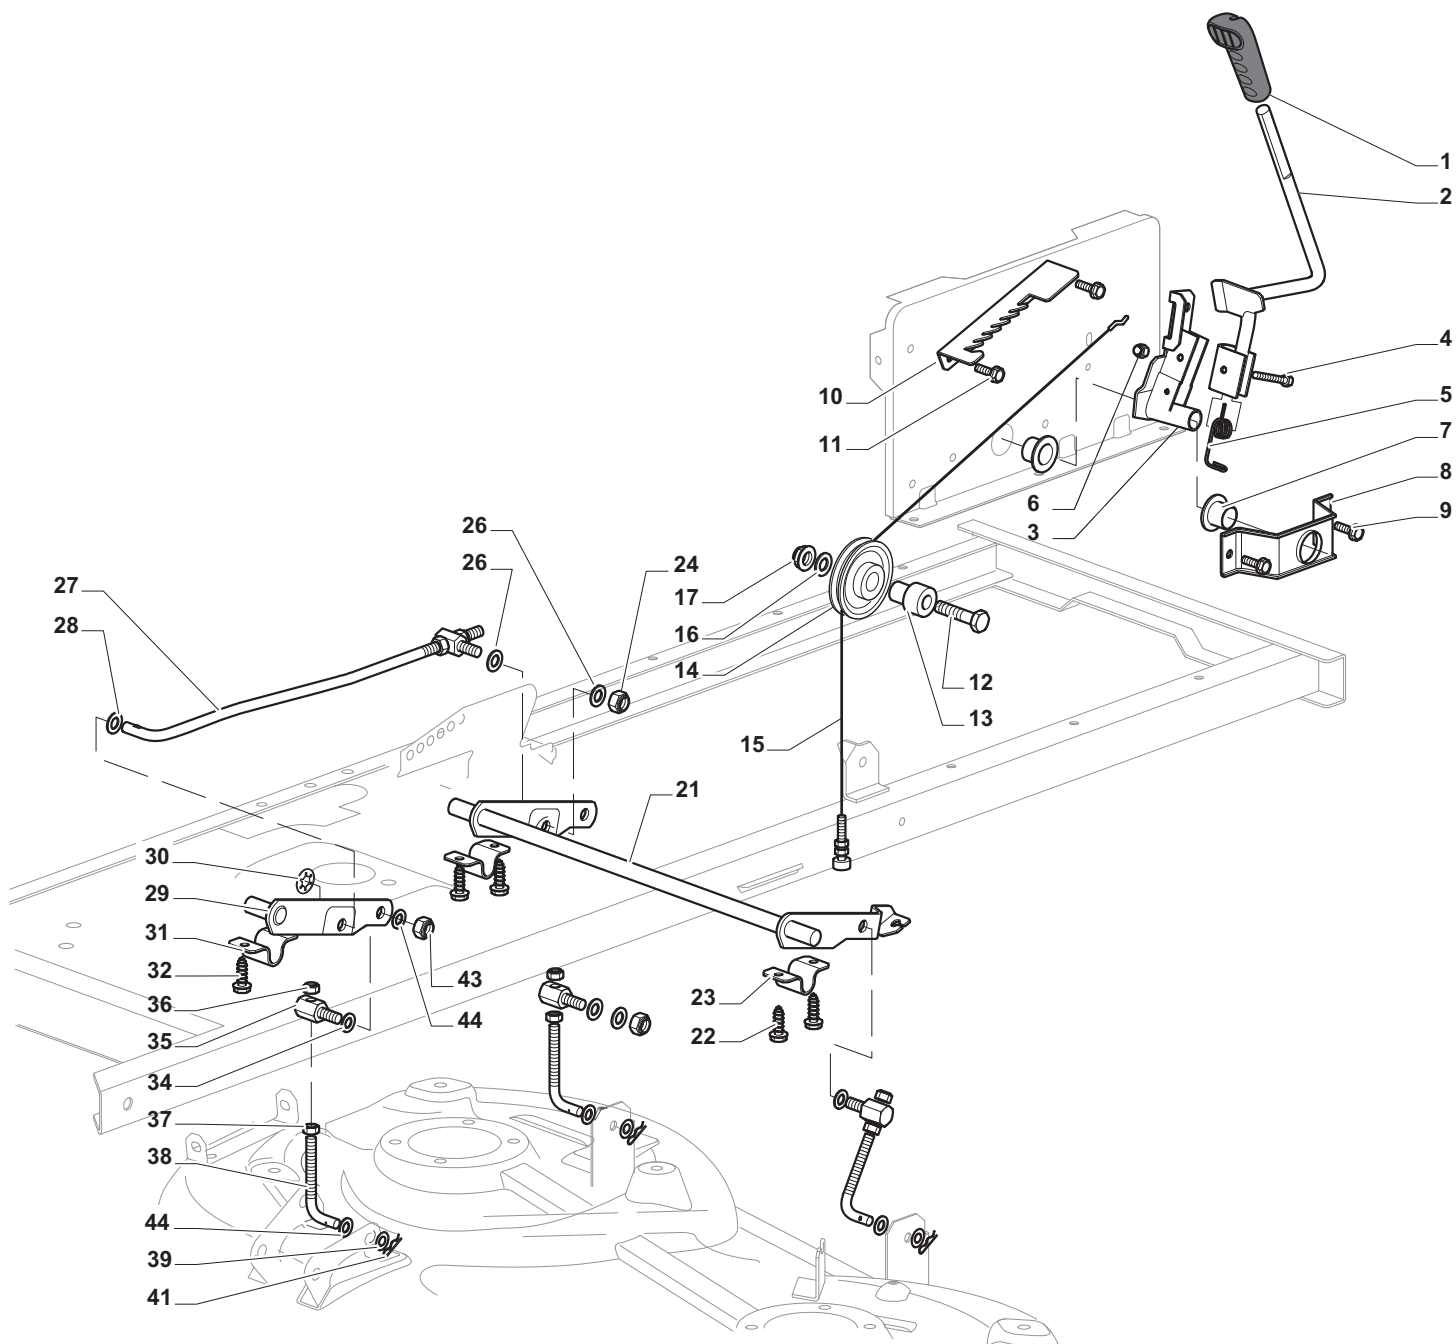

ESTATE GRAND TORNADO Pro HST

ESTATE GRAND TORNADO Pro HST

Pos. Fig.	Antal Quantity	Art No Part No	Benämning	Description	Anmärkning Notes
1	1	325394533/0	Knopp	Knob	
2	1	382318229/0	Spak	Lever	
3	1	382318231/0	Axel	Axle	
4	1	12674700/0	Skruv	Screw	
5	1	125430261/0	Fjäder	Spring	
6	1	12154510/0	Mutter	Nut	
7	2	325038006/0	Bussning	Bush	
8	1	325785297/0	Stöd	Support	
9	2	125943009/0	Skruv	Screw	
10	1	325735515/0	Steering Shaft	Steering Shaft	
11	2	125943009/0	Skruv	Screw	
12	1	12793701/0	Skruv	Screw	
13	1	125040636/0	Bussning	Bush	
14	1	125601579/0	Remskiva	Pulley	
15	1	382004620/0	Kabel	Wire	
16	1	12523060/0	Bricka	Washer	
17	1	12293201/0	Mutter	Nut	
21	1	382318239/0	Axel	Axle	
22	4	12735599/0	Skruv	Screw	
23	2	325547231/0	Trombocyt	Plate	
24	1	12155000/0	Mutter	Nut	
26	2	25670011/0	Bricka	Washer	
27	1	382000569/0	Vevstake	Connecting Rod	
28	1	12521350/0	Bricka	Washer	
29	1	382318237/0	Axel	Axle	
30	1	12604899/0	Låsbricka	Crown Fastener	
31	1	325547231/0	Trombocyt	Plate	
32	2	12735599/0	Skruv	Screw	
34	3	25670008/1	Bricka	Washer	
35	3	125510107/1	Stift	Pin	
36	3	12156602/0	Mutter	Nut	
37	3	12295200/0	Mutter	Nut	
38	3	25840012/0	Stång	Tie Rod	
39	3	12523060/0	Bricka	Washer	
41	3	24487998/0	Låsnål	Cotter Pin	
43	3	12156602/0	Mutter	Nut	
44	6	25670008/1	Bricka	Washer