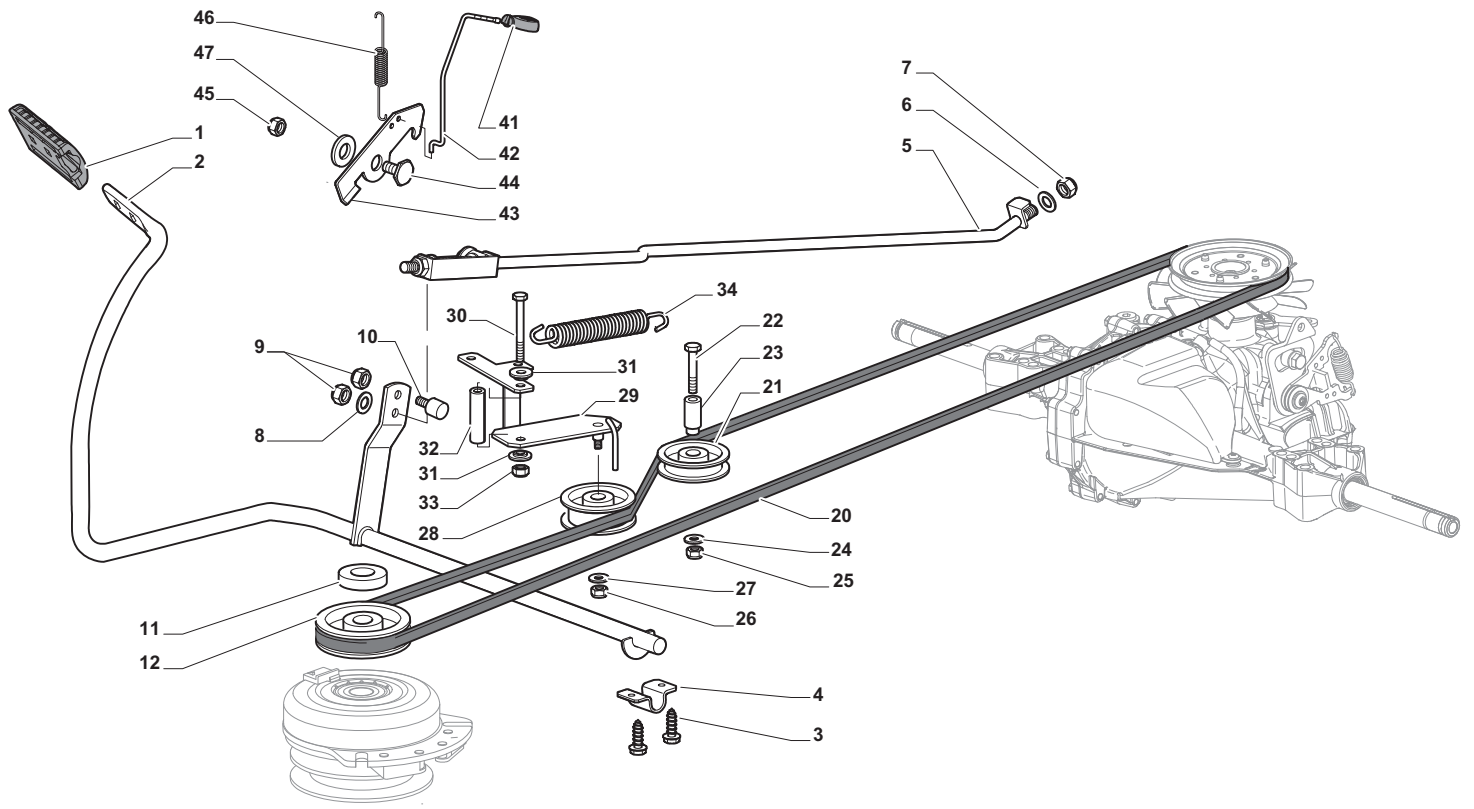

ESTATE GRAND TORNADO Pro HST

ESTATE GRAND TORNADO Pro HST

Pos. Fig.	Antal Quantity	Art No Part No	Benämning	Description	Anmärkning Notes
1	1	325110409/0	Clamp Cover	Clamp Cover	
2	1	382000575/0	Pedal	Pedal	
3	4	12735599/0	Skruv	Screw	
4	2	325547231/0	Trombocyt	Plate	
5	1	382000576/0	Länk	Rod	
6	1	12521360/0	Bricka	Washer	
7	1	12156602/0	Mutter	Nut	
8	1	25670011/0	Bricka	Washer	
9	2	12155000/0	Mutter	Nut	
10	1	125510116/0	Stift	Pin	
11	1	25160021/0	Distans	Spacer	
12	1	125601577/0	Remskiva	Pulley	
13	2	12524010/0	Bricka	Washer	
20	1	135062003/0	Drivrem	Belt	
21	1	25601555/0	Remskiva	Pulley	
22	1	12691400/0	Skruv	Right Screw	
23	1	125160051/0	Distans	Spacer	
24	1	12523060/0	Bricka	Washer	
25	1	12155000/0	Mutter	Nut	
26	1	12155000/0	Mutter	Nut	
27	1	12523060/0	Bricka	Washer	
28	1	25601554/0	Remskiva	Pulley	
29	1	382318245/0	Spak	Lever	
30	1	12691600/0	Skruv	Screw	
31	2	25038002/1	Bussning	Bush	
32	1	25160027/0	Distans	Spacer	
33	1	12155000/0	Mutter	Nut	
34	1	125430262/0	Fjäder	Spring	
41	1	325394534/0	Knopp	Knob	
42	1	125033083/0	Länk	Rod	
43	1	325253011/0	Hake	Hook	
44	1	22524970/2	Stift	Pin	
45	1	12155000/0	Mutter	Nut	
46	1	25430213/0	Fjäder	Spring	
47	1	12523060/0	Bricka	Washer